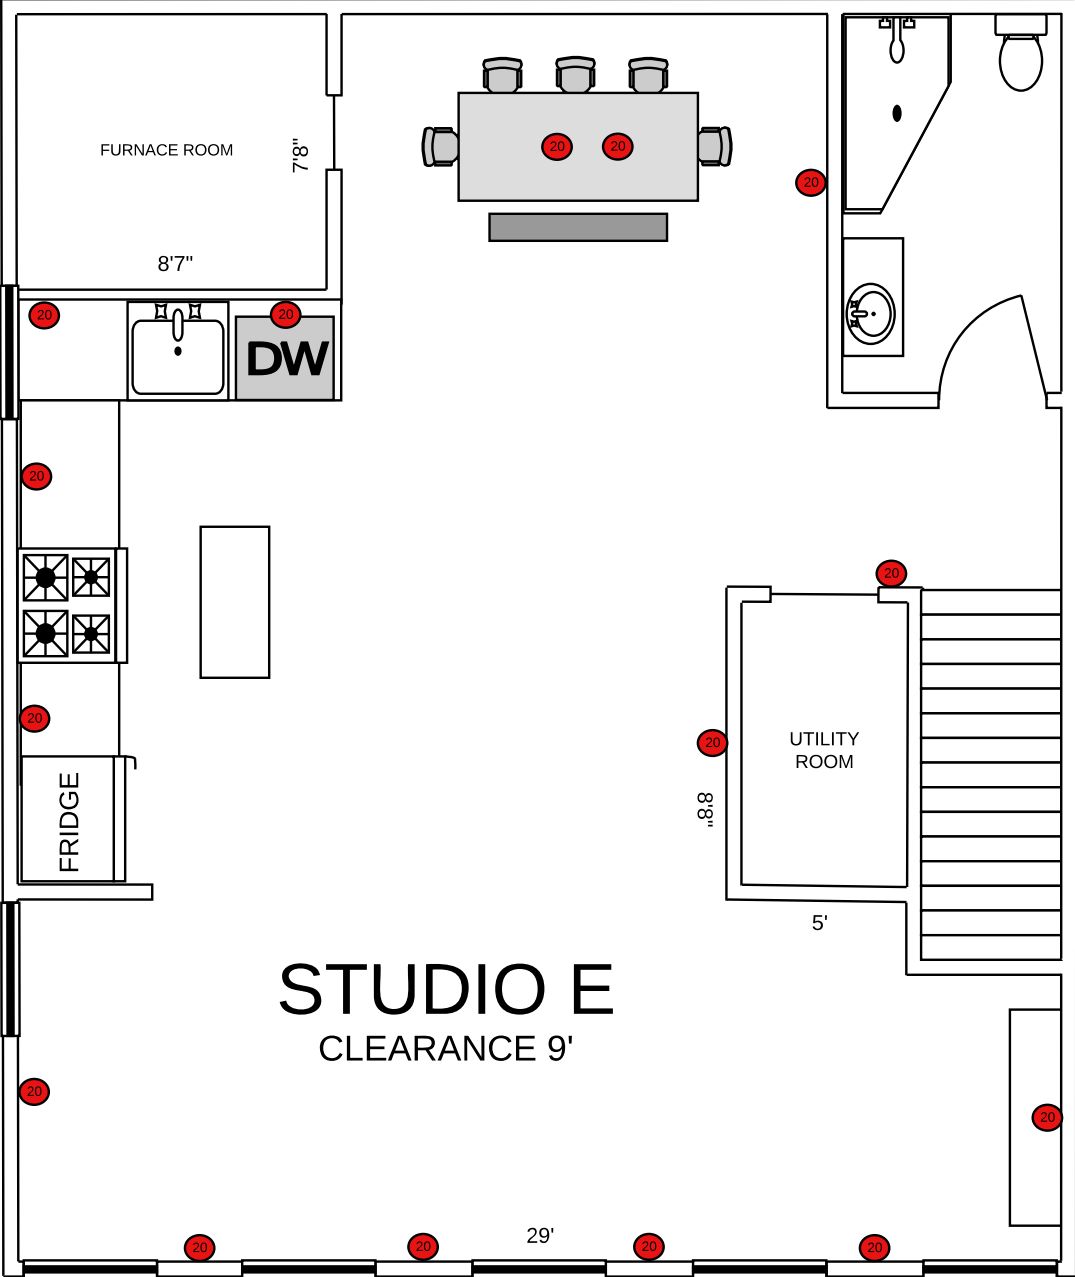

2ND FLOOR

20 AMP DUPLEX OUTLET

SHARED OUTLET

WINDOW + BLACKOUT BLINDS